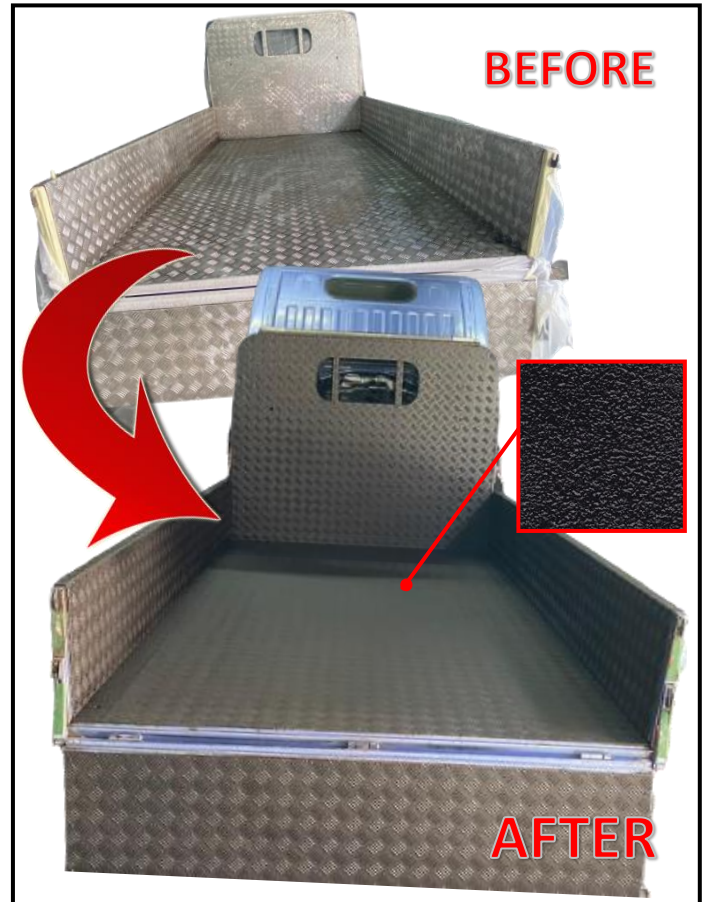

# Supreme Ultra - Linings

Sprayed - On Protection

**Supreme Ultra-Linings** is an extremely tough spray on synthetic coatings that provides the highest level of protection using our high-quality proprietary formula with our unique spray system developed to spray these special coatings to extend life of vehicle and truck bodies, boats, and engineering structures. Having attractively tough rugged looks that can provides extreme protection. Not only does it make your vehicle or objects look good, it is also forms an abrasion and scratch protection layer against impact or contact with hard objects.

**Supreme Ultra-linings** also protects against weather, corrosive acids, or saltwater corrosion making it suitable for any work environment. Whether you are in commercial or marine, contact us for a no-obligation quotation today!